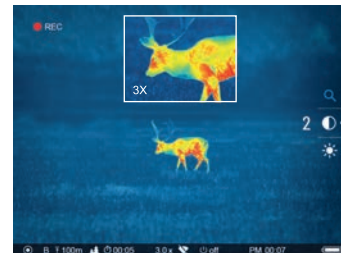

### ⚡ High Optic Magnification

Axion offers the highest magnification in the class of compact thermal imagers. Considerable optic magnification can be increased by means of digital zoom to provide the best identification of observed objects.

### ⚡ Video and Still-Photo Recording

The Built-in video recorder is a great asset when it comes to filming or taking photos of once-in-a-lifetime experiences. One press of the REC button captures footage that can be shared easily with colleagues, friends and family. 16 Gb of internal memory provide many hours of recorded video and tons of photos.

### ⚡ Long Detection Range

Powerful objective lens in combination with a 12µm professional grade thermal imaging sensor provides exceptional detection capabilities. A standard 1,8m (6 ft) tall object can be detected at a 1700 m (1800 yds) distance in complete darkness.

### ⚡ HD AMOLED Microdisplay

High contrast AMOLED micro display of HD resolution offers crisp image and vivid colours. Display ensures excellent image quality and flawless performance even in freezing temperatures.